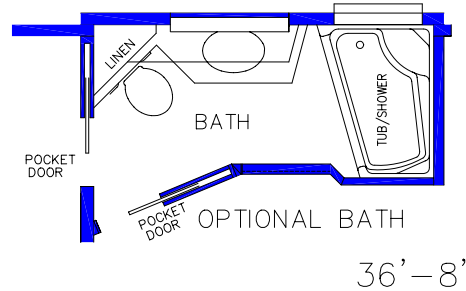

399.3 SQ. FT.

CLEARSTORY WITH 4 WINDOWS  
OPT. BUTTERFLY

DATE	REVISED BY	DESCRIPTION OF REVISIONS			PLAN No.	MODEL	COMPUTER No.	
					300	36-8/11-1BR	300-131	
			DATE 8/27/96	SCALE 3/8"=1'-0"	TITLE SALES FLOOR PLAN			
			DRAWN BY TITO	CHECKED BY	APPROVED BY	GROUP 1	SECTION 3	SHEET 1 of 1