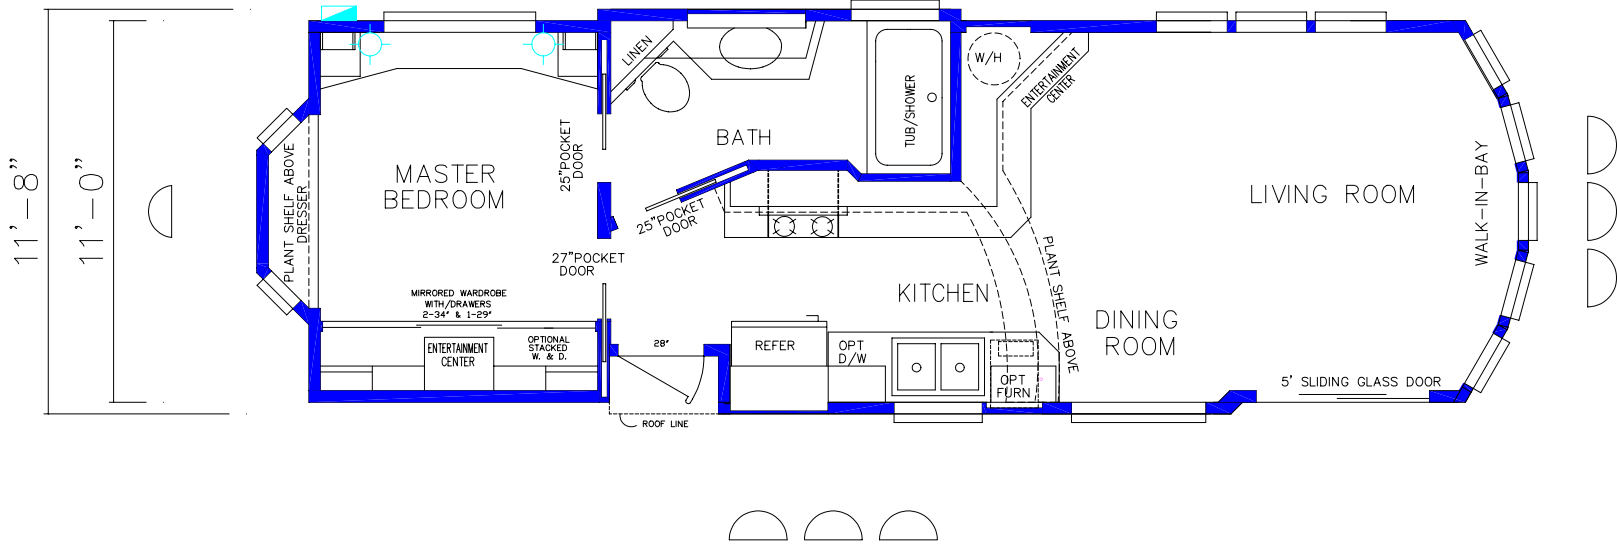

399.3 SQ. FT.

CLEARSTORY WITH 4 WINDOWS  
OPT. BUTTERFLY

DATE	REVISED BY	DESCRIPTION OF REVISIONS			PLAN No.	MODEL	COMPUTER No.	
					300	36-8/11-1BR	300-131	
			DATE 8/27/96	SCALE 3/8"=1'-0"	TITLE SALES FLOOR PLAN			
			DRAWN BY TITO	CHECKED BY	APPROVED BY	GROUP 1	SECTION 3	SHEET 1 of 1